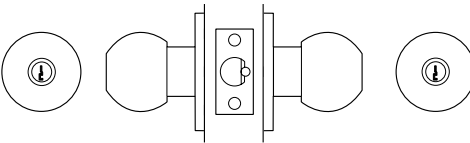

YK16/GLA/SS Glassdoor Deadlatch

60mm backset

Outside
Opened by knob when unlocked.
Key locks or unlocks both knobs.

Inside

Opened by knob when unlocked. Key locks or unlocks both knobs.